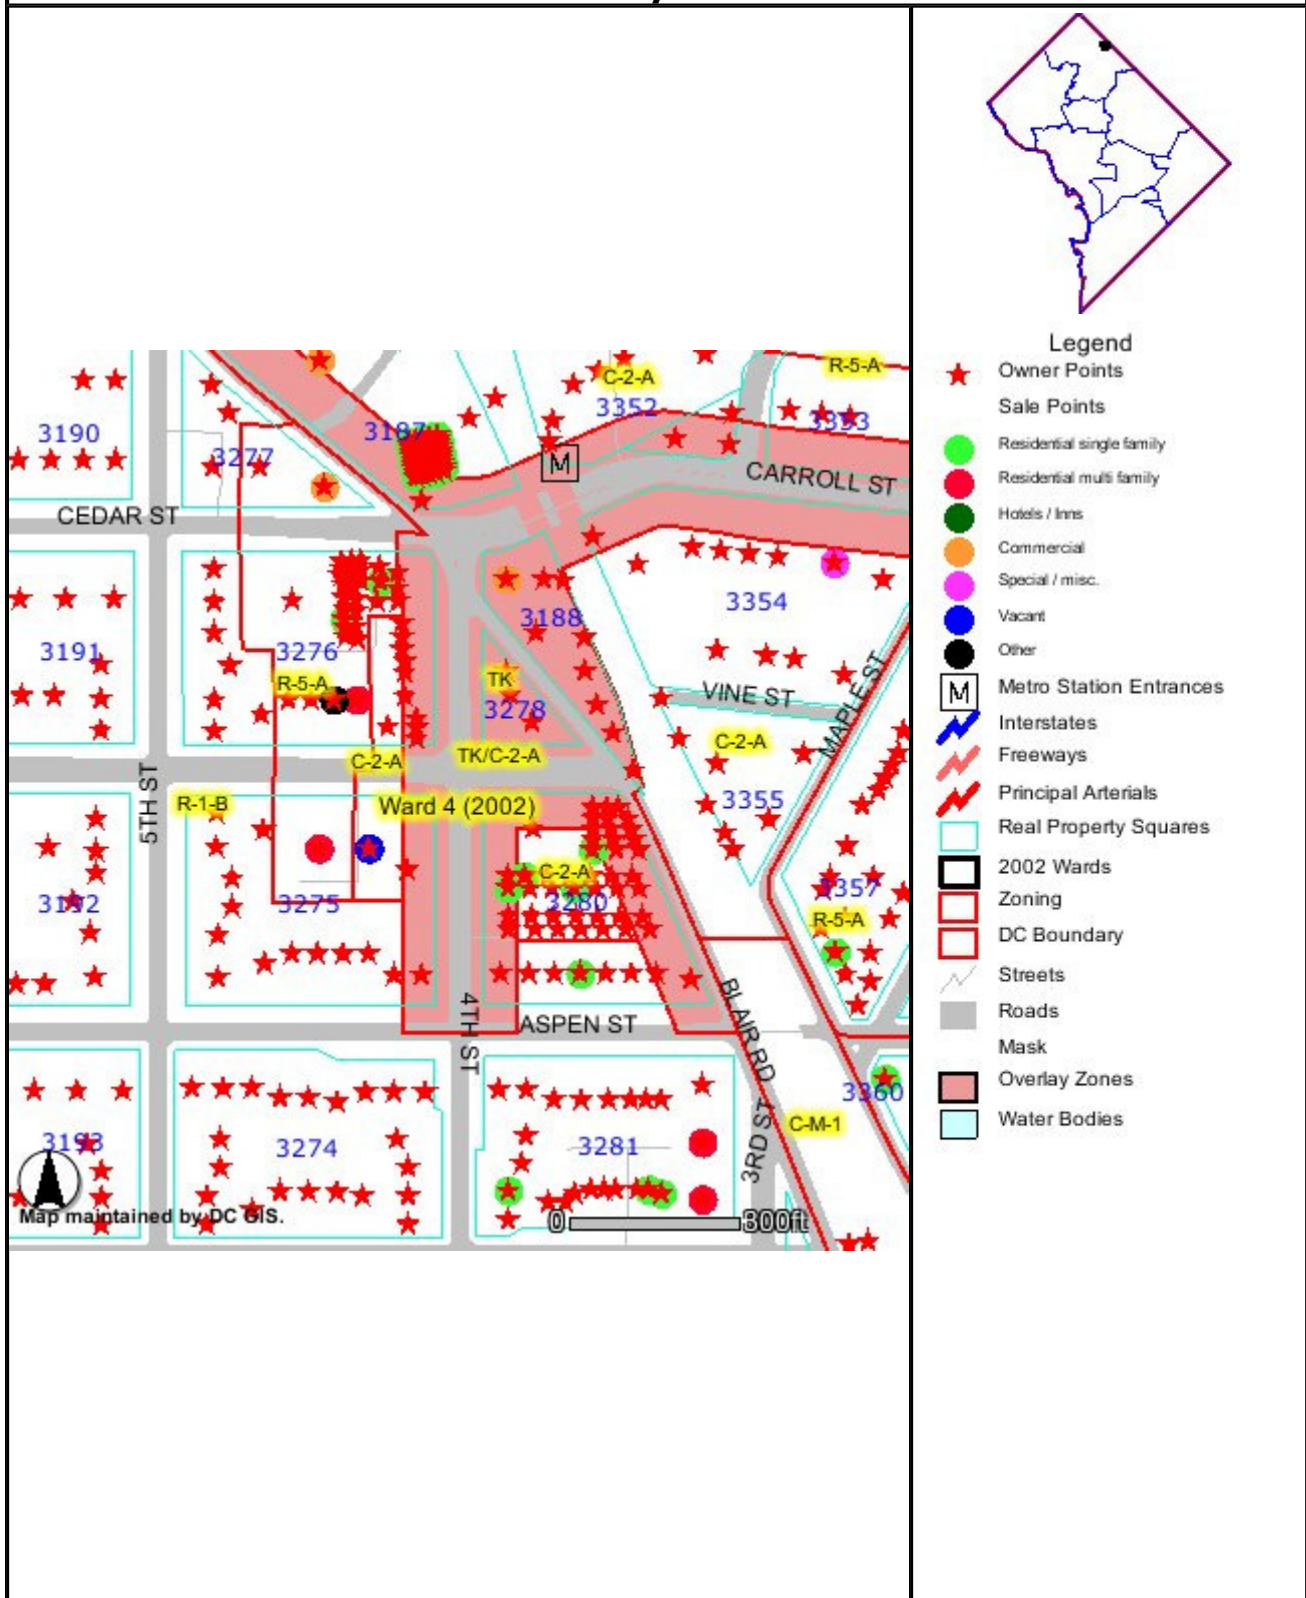

Overlay zones

Legend

- Owner Points
- Sale Points
- Residential single family
- Residential multi family
- Hotels / Inns
- Commercial
- Special / misc.
- Vacant
- Other
- Metro Station Entrances
- Interstates
- Freeways
- Principal Arterials
- Real Property Squares
- 2002 Wards
- Zoning
- DC Boundary
- Streets
- Roads
- Mask
- Overlay Zones
- Water Bodies

Map maintained by DC GIS.

Source: District of Columbia Atlas, Office of Chief Technology Officer.
Friday, October 19, 2007 6:16:33 PM

Neither the District of Columbia Government nor the Office of the Chief Technology Officer make any claims as to the completeness, accuracy, or content of any data contained in this report. In addition, they make no representation of any kind, including, but not limited to, a warranty of the accuracy or fitness for a particular use. No such warranties are to be implied or inferred with respect to the information or data furnished herein.